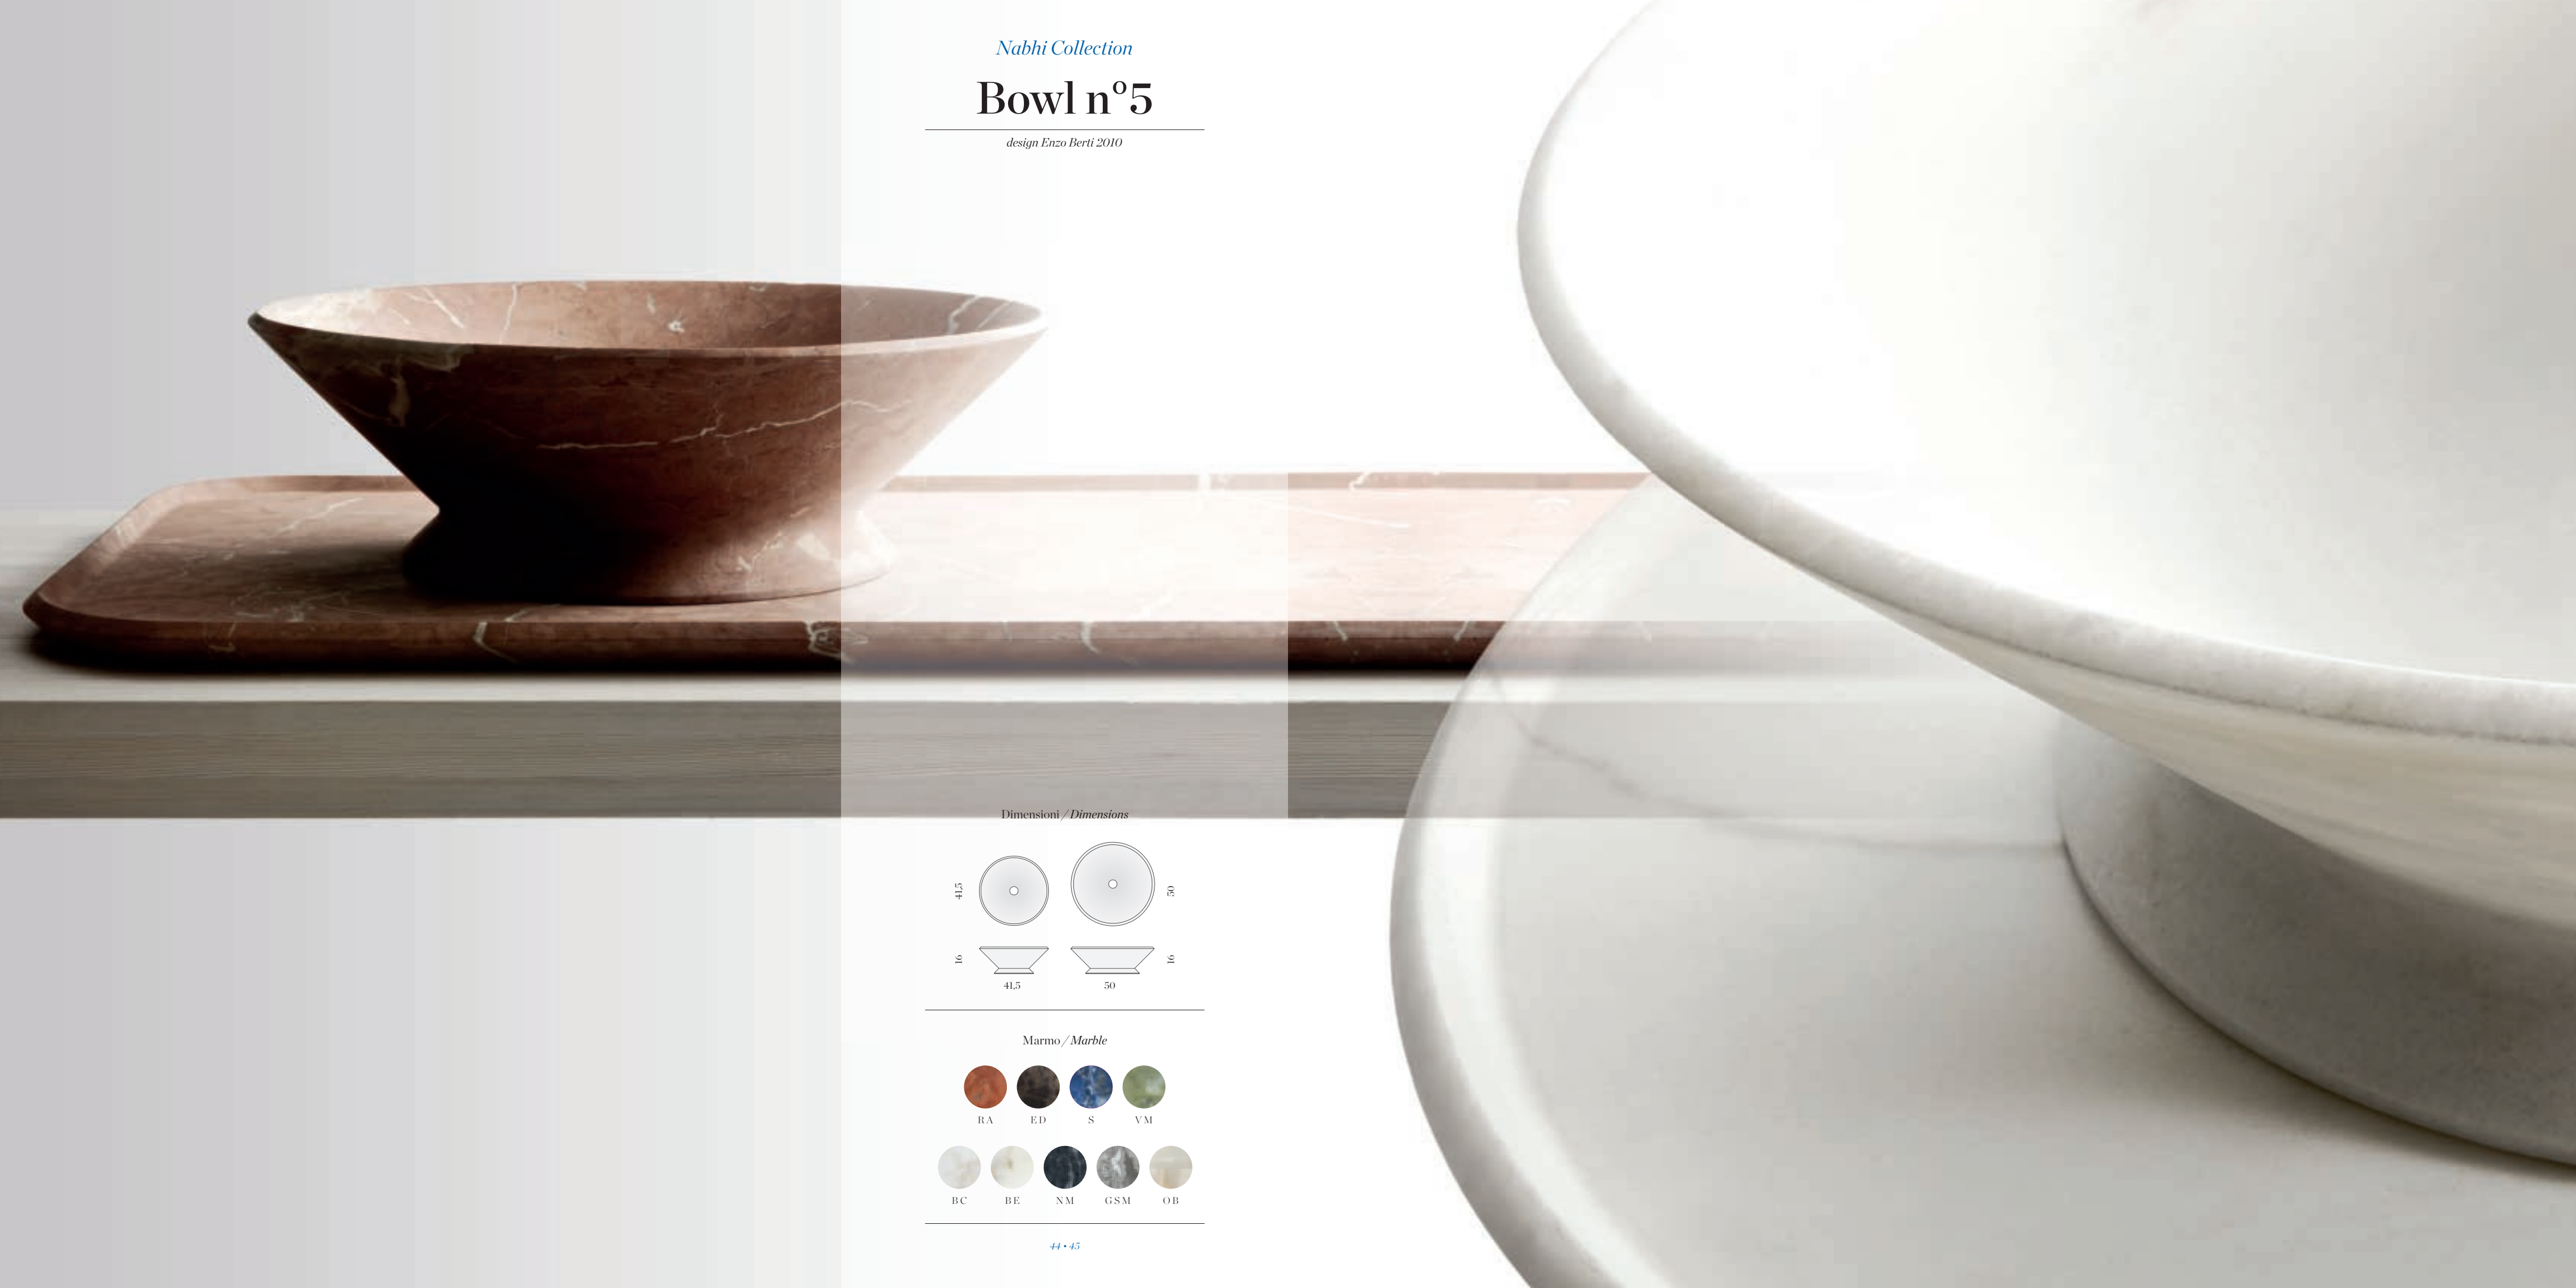

# Bowl n°5

*design Enzo Berti 2010*

*Dimensioni / Dimensions*

*Marmo / Marble*