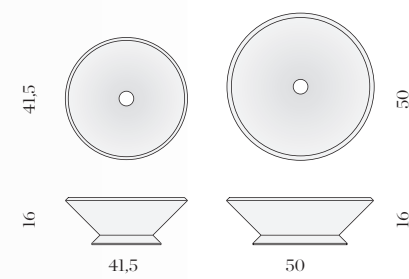

# Bowl n°5

*design Enzo Berti 2010*

*Dimensioni / Dimensions*

*Marmo / Marble*