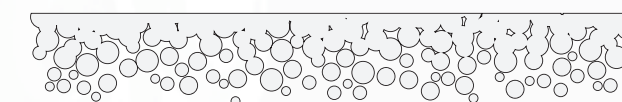

filigrana n° 1

filigrana n° 2