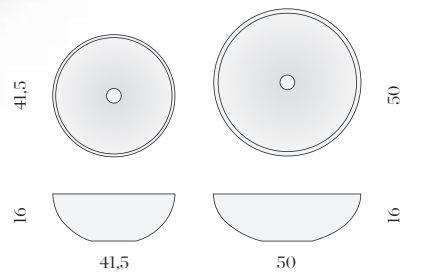

# Bowl n°4

design Enzo Berti 2010

Dimensioni / Dimensions

Marmo / Marble