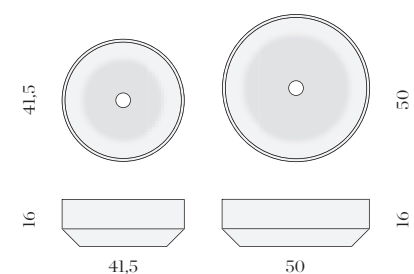

# Bowl n°2

*design Enzo Berti 2010*

Dimensioni / Dimensions

Marmo / Marble