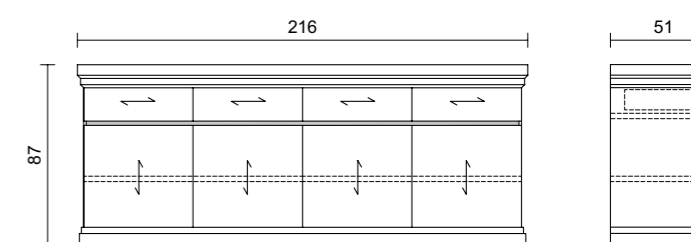

LORENZO | TV Cabinet
Grey oak wooden external structure.
Glossy malva lacquered G9 internal structure.
182 x 59 x 38 cm

LORENZO | Bookcase
Grey oak wooden external structure.
Glossy malva lacquered G9 internal structure.
82 x 38 x 230 cm

MEDICI | Glass Cabinet
Base unit with extractable wooden shelf.
Moka oak wooden structure.
Bronzed metal profile.
82 x 38 x 230 cm

MORITZ | Buffet
Glossy black lacquered G556 structure.
Golden metal details.
216 x 51 x 87 cm

MORITZ | Glass Cabinet
Glossy black lacquered G556 finish.
192 x 50 x 168 cm