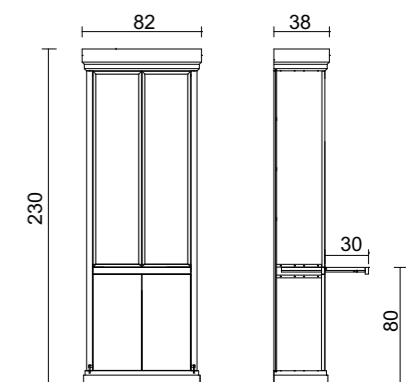

LORENZO | TV Cabinet
Grey oak wooden external structure.
Glossy malva lacquered G9 internal structure.
182 x 59 x 38 cm

LORENZO | Bookcase
Grey oak wooden external structure.
Glossy malva lacquered G9 internal structure.
82 x 38 x 230 cm

MEDICI | Glass Cabinet
Base unit with extractable wooden shelf.
Moka oak wooden structure.
Bronzed metal profile.
82 x 38 x 230 cm

MORITZ | Buffet
Glossy black lacquered G556 structure.
Golden metal details.
216 x 51 x 87 cm

MORITZ | Glass Cabinet
Glossy black lacquered G556 finish.
192 x 50 x 168 cm