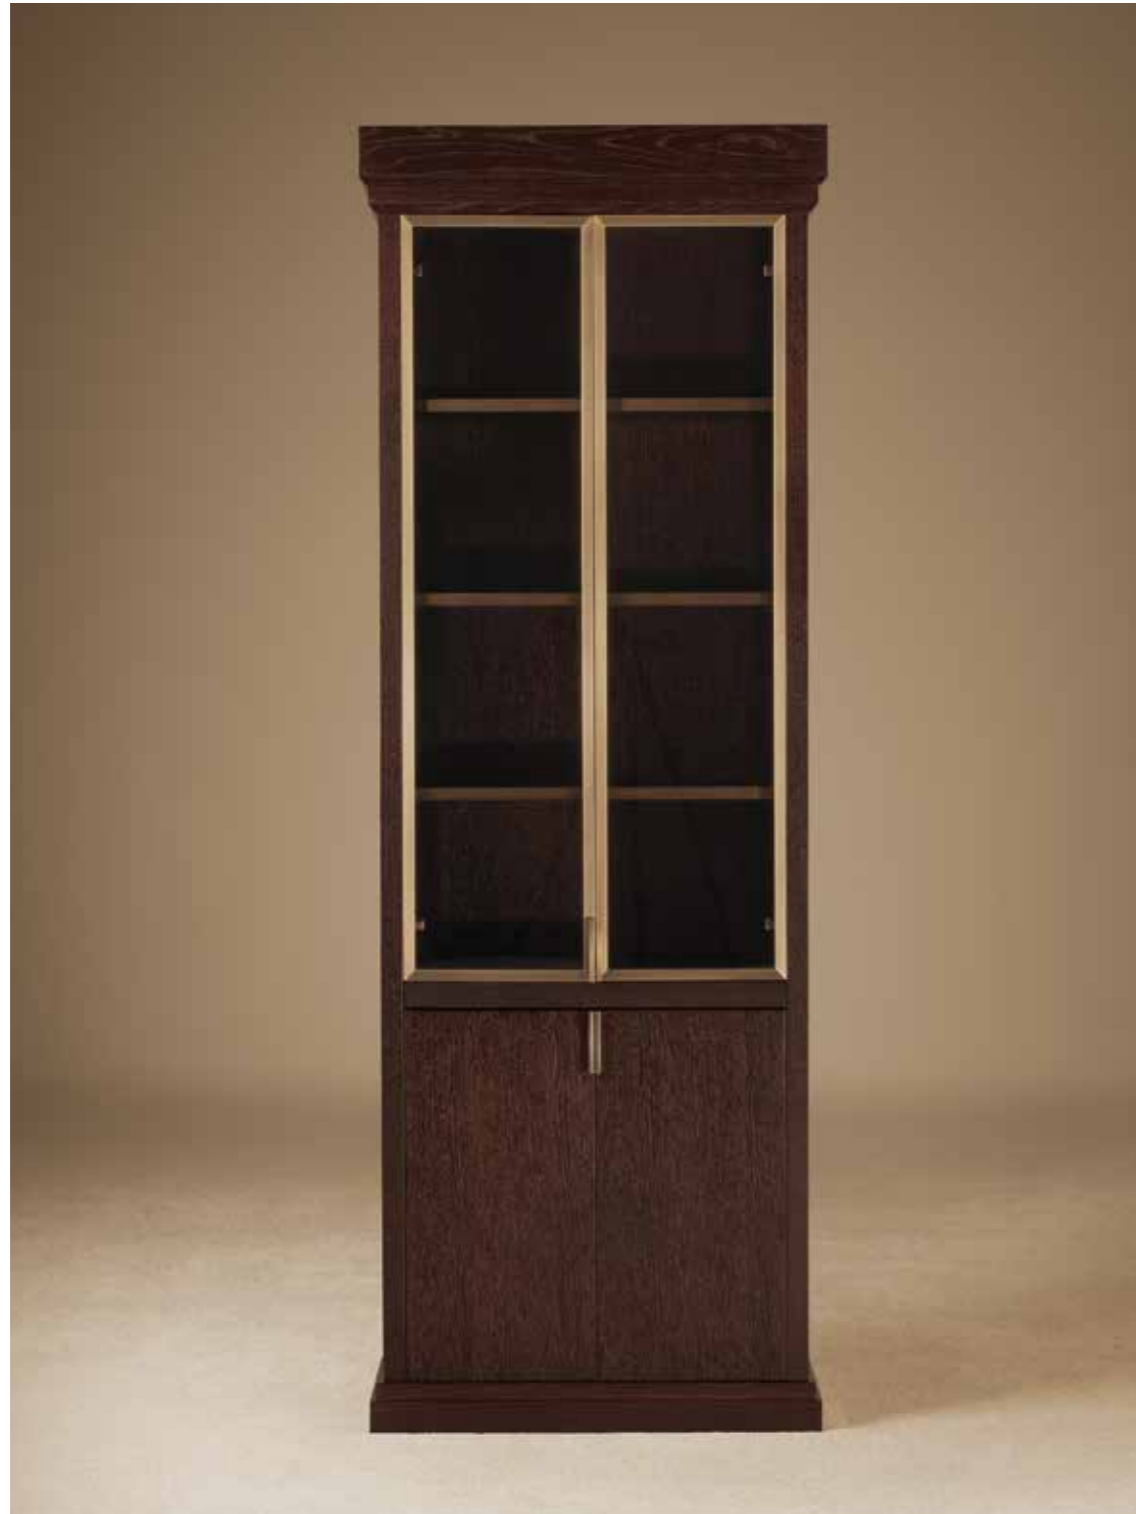

LORENZO | TV Cabinet
Grey oak wooden external structure.
Glossy malva lacquered G9 internal structure.
182 x 59 x 38 cm

LORENZO | Bookcase
Grey oak wooden external structure.
Glossy malva lacquered G9 internal structure.
82 x 38 x 230 cm

MEDICI | Glass Cabinet
Base unit with extractable wooden shelf.
Moka oak wooden structure.
Bronzed metal profile.
82 x 38 x 230 cm

MORITZ | Buffet
Glossy black lacquered G556 structure.
Golden metal details.
216 x 51 x 87 cm

MORITZ | Glass Cabinet
Glossy black lacquered G556 finish.
192 x 50 x 168 cm