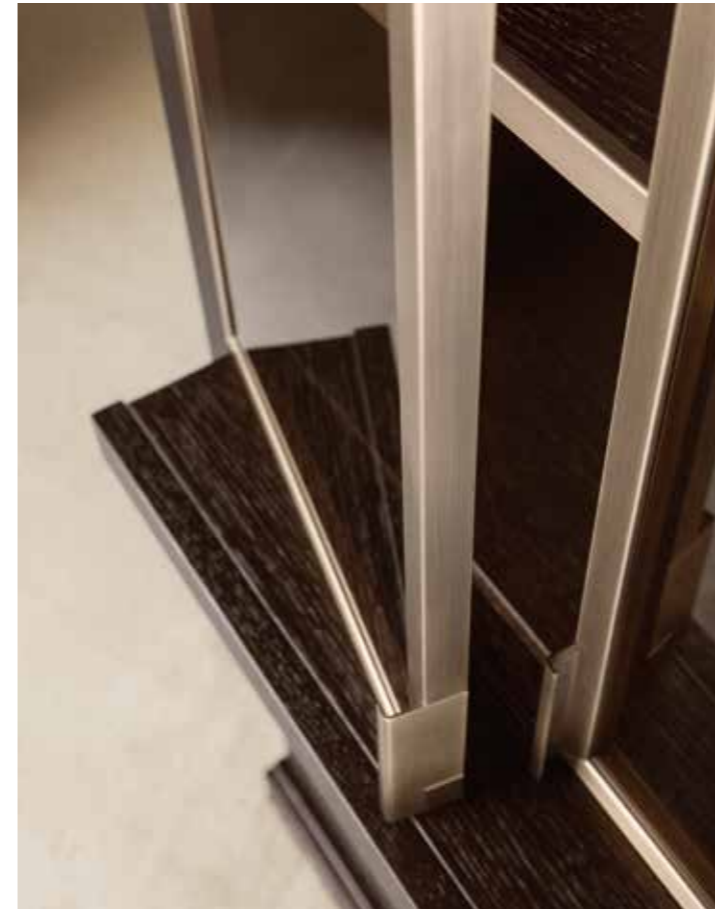

LORENZO | TV Cabinet
Grey oak wooden external structure.
Glossy malva lacquered G9 internal structure.
182 x 59 x 38 cm

LORENZO | Bookcase
Grey oak wooden external structure.
Glossy malva lacquered G9 internal structure.
82 x 38 x 230 cm

MEDICI | Glass Cabinet
Base unit with extractable wooden shelf.
Moka oak wooden structure.
Bronzed metal profile.
82 x 38 x 230 cm

MORITZ | Buffet
Glossy black lacquered G556 structure.
Golden metal details.
216 x 51 x 87 cm

MORITZ | Glass Cabinet
Glossy black lacquered G556 finish.
192 x 50 x 168 cm