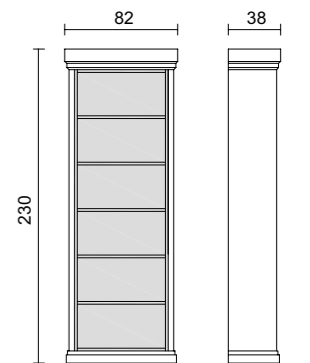

LORENZO | TV Cabinet
Grey oak wooden external structure.
Glossy malva lacquered G9 internal structure.
182 x 59 x 38 cm

LORENZO | Bookcase
Grey oak wooden external structure.
Glossy malva lacquered G9 internal structure.
82 x 38 x 230 cm

MEDICI | Glass Cabinet
Base unit with extractable wooden shelf.
Moka oak wooden structure.
Bronzed metal profile.
82 x 38 x 230 cm

MORITZ | Buffet
Glossy black lacquered G556 structure.
Golden metal details.
216 x 51 x 87 cm

MORITZ | Glass Cabinet
Glossy black lacquered G556 finish.
192 x 50 x 168 cm