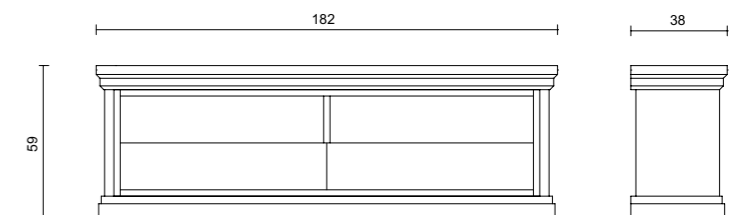

LORENZO | TV Cabinet
Grey oak wooden external structure.
Glossy malva lacquered G9 internal structure.
182 x 59 x 38 cm

LORENZO | Bookcase
Grey oak wooden external structure.
Glossy malva lacquered G9 internal structure.
82 x 38 x 230 cm

MEDICI | Glass Cabinet
Base unit with extractable wooden shelf.
Moka oak wooden structure.
Bronzed metal profile.
82 x 38 x 230 cm

MORITZ | Buffet
Glossy black lacquered G556 structure.
Golden metal details.
216 x 51 x 87 cm

MORITZ | Glass Cabinet
Glossy black lacquered G556 finish.
192 x 50 x 168 cm