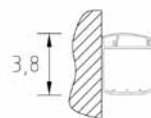

Kit with N. 2 support brackets 75/85 cm. is included in the price.

Corner version

Article	Extension [cm]	Opening [cm]	Volume [dm ³]	Weight [kg]	Panels finishing	ULU
B4891	167-169	75-85	735	97	TR TG	

Kit with N. 1 support brackets 75/85 cm. is included in the price. Specify if right DX or left SX model.

Wall profiles dimensions

SX (left version)

No. 2 Shower Curtains, art. YA4890T08
Shower enclosure, art. B4890ULUTR

Article	Height [cm]	Width [cm]	Volume [dm ³]	Weight [kg]	Curains finishing
YA4890T	min 206 - max 210	min 45 - max 100	10	2	01 04 08 23