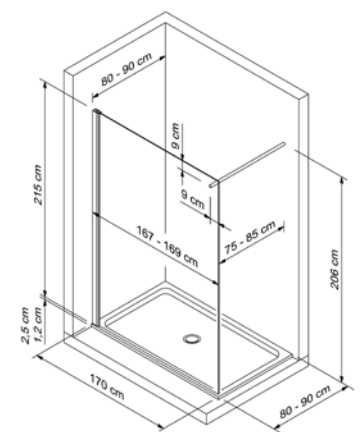

Peninsula models or corner version. Open Xclusive may be dressed with Open Xclusive current and modern colors through the new shower curtains. Shower glass panel becomes the protagonist of this solution because it can be shaped in the specific solutions: with corner, bevelled or without corner, or can be enriched through special processes: serigraphs or Samo rhinestones application, the new crystal process applicable on the panel. Height from 170 to 215 cm, width 50 to 170 cm. Glass thickness 10 mm.

Installation is available upon request, please refer to the closest Service Centre

Installation:
3/4 persons

Packaging is composed of n° boxes: 1
Packed in wooden container

Sector	Delivery Ex Works
Sector A	1-2 Weeks
Sector B	3 Weeks
Sector C	4-5 Weeks
Sector N	bespoke and new products

Wall profiles dimensions

SX (left version)

No. 2 Shower Curtains, art. YA4890T08
Shower enclosure, art. B4890ULUTR

Article	Height [cm]	Width [cm]	Volume [dm ³]	Weight [kg]	Curains finishing
YA4890T	min 206 - max 210	min 45 - max 100	10	2	01 04 08 23