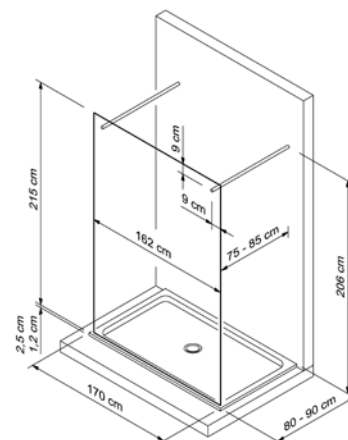

Peninsula models or corner version. Open Xclusive may be dressed with Open Xclusive current and modern colors through the new shower curtains. Shower glass panel becomes the protagonist of this solution because it can be shaped in the specific solutions: with corner, bevelled or without corner, or can be enriched through special processes: serigraphs or Samo rhinestones application, the new crystal process applicable on the panel. Height from 170 to 215 cm, width 50 to 170 cm. Glass thickness 10 mm.

Installation is available upon request, please refer to the closest Service Centre

Installation:
3/4 persons

Packaging is composed of n° boxes: 1
Packed in wooden container

Sector	Delivery Ex Works
Sector A	1-2 Weeks
Sector B	3 Weeks
Sector C	4-5 Weeks
Sector N	bespoke and new products

Wall profiles dimensions

SX (left version)

No. 2 Shower Curtains, art. YA4890T08
Shower enclosure, art. B4890ULUTR

Article	Height [cm]	Width [cm]	Volume [dm ³]	Weight [kg]	Curains finishing
YA4890T	min 206 - max 210	min 45 - max 100	10	2	01 04 08 23

NB: prices in the table refer to a single curtain.

Shower curtains dimension 145x210 cm.

The curtains, made of silk shantung are available in different colors for perfect coordination with the bathroom in tones white Sincero, sand Audace, green Vivace e violet Spavaldo; they are also waterproof, antibacterial and easily detachable to be washed.