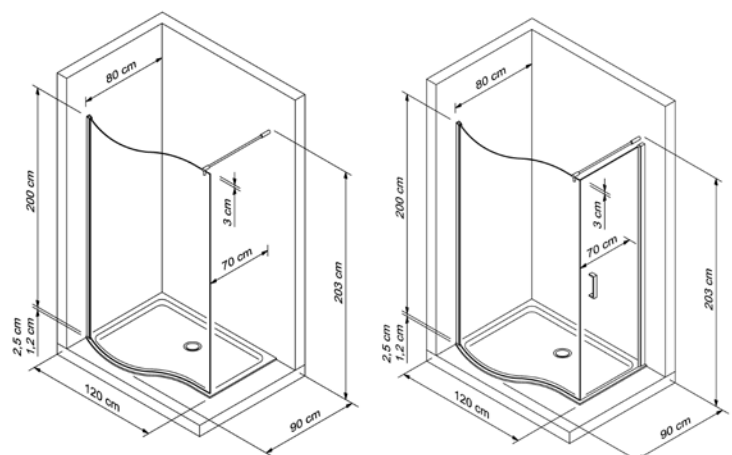

Shower enclosure, art. B4965ULUTR  
 Shower tray, art. D4965S01  
 Shower system, art. YA3014.121CRO

The shower accessories have being designed exclusively by **samo**

*Large shower box characterised by the dedicated access area and by the fixed rounded panel. The access area to the shower is free, without doors. Installation without shower tray is also possible: one lower strip allows the separation between the glass wall and the supporting surface.*

Shower tray optional

Article	Description	Maximum Overall [cm]	L01	S01
D4965	Shower tray	90x120		

Available in two different materials: **Methacrylate=L01/Stonecrist white=S01.**

Technical info: see on dedicated area.

Wooden shower insert optional

Article	Description	Shower tray measures [cm]	Inside Measures [cm]	CL	WE	FG
KP4965	Wooden shower insert	90x120	70x100			

Technical info: see pages on dedicated area.

Installation is available upon request, please refer to the closest Service Centre

Wall profiles dimensions

Packaging is composed of n° boxes: 1

Sector	Delivery Ex Works
Sector A	1-2 Weeks
Sector B	3 Weeks
Sector C	4-5 Weeks
Sector N	bespoke and new products