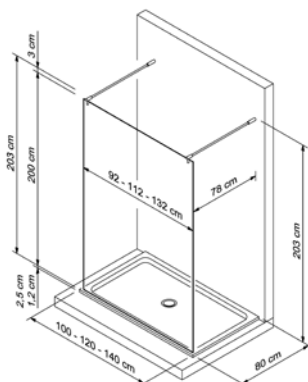

Limits of measurements:

Fixed panel

Height max 203 cm. - min. 175 cm.

Width max 160 cm. - min. 70 cm.

Pivot door

Width max 50 cm. - min. 20 cm.

Lower width +20%	Standard price of reference	Greater width +30%	Greater width of 151 cm - Lower height+50%
Lower width - Lower height +30%	Lower height +20%	Greater width - Lower height +40%	

Limits of measurements:

Height max 203 cm. - min. 175 cm.

Width max 160 cm. - min. 70 cm.

Lower width +20%	Standard price of reference	Greater width +30%	Greater width of 151 cm - Lower height+50%
Lower width - Lower height +30%	Lower height +20%	Greater width - Lower height +40%	

Shower tray optional

Article	Description	Maximum Overall [cm]	S01
D4990	Shower tray	80x100	
D4991	Shower tray	80x120	
D4992	Shower tray	80x140	

Available in materials: **Stonecristal white=S01**.

Technical info: see on dedicated area.

Installation is available upon request, please refer to the closest Service Centre

Packaging is composed of n° boxes: **1**

Sector	Delivery Ex Works
Sector A	1-2 Weeks
Sector B	3 Weeks
Sector C	4-5 Weeks
Sector N	bespoke and new products