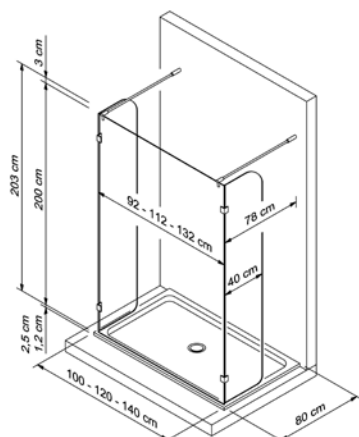

Kit optional

Article	Description	Finishing	CRO
KT1000A1	Kit support bracket 100 cm. (WITH fixing elements wall / glass)	CRO	
KT1500	Kit support bracket 150 cm. (WITHOUT fixing elements wall / glass)	CRO	

Shower-system optional

Article	Description	Height [cm]	Shower head Ø [cm]	Finishing	CRO
YA2015.100CRO	without mixer	85-128	20	CRO	
YA2016.100CRO	with mechanical mixer	85-128	20	CRO	
YA2017.100CRO	with thermostatic mixer	85-128	20	CRO	
YA1015.121CRO	with mechanical mixer	114	20x20	CRO-Stonecristal white	
YA3014.121CRO	with mechanical mixer	114	20	CRO-Stonecristal white	
YA4021.100CRO	with thermostatic mixer	113	40	CRO	
YA4022.100CRO	with thermostatic mixer	113	39	CRO	

Shower column and shower system, see page 334.

Shower curtains optional

Article	Description	01	04	08	23
YA4890T	Silk Shantung				

Available in: **01 White Sincero - 04 Green Vivace - 08 Sand Audace - 23 Violet Spavaldo**, (see page 52).

Shower tray optional

Article	Description	Maximum Overall [cm]	S01
D4990	Shower tray	80x100	
D4991	Shower tray	80x120	
D4992	Shower tray	80x140	

Available in materials: **Stonecristal white=S01**.

Technical info: see on dedicated area.

Installation is available upon request, please refer to the closest Service Centre

Packaging is composed of n° boxes: **3**

Sector	Delivery Ex Works
Sector A	1-2 Weeks
Sector B	3 Weeks
Sector C	4-5 Weeks
Sector N	bespoke and new products