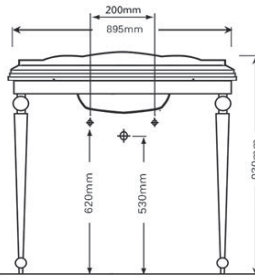

CONSOLLE

ROYAL

PS VR90

LAVABO GRANDE 1, 2 E 3 FORI
1, 2 & 3 TAPHOLE LARGE BASIN

CM RO

CONSOLLE

CR

NB

CONSOLE

BR

RA

LU

OR

RB 19265

SIFONE LAVABO TRADIZIONALE 1" 1/4
TRADITIONAL BASIN SIPHON 1" 1/4

CR

NB

BR

RA

LU

OR

*Consigliato per ingombri e misure sulla scheda tecnica
*Recommended for misure on technical drawings

CR
CROMO
Chrome

CROR
CROMO-ORO
Chrome-Gold

NB
NICHEL BRILLANTE
Polished Nickel

BR
BRONZO
Bronze

RA
RAME
Copper

LU
LUXURY
Antique Gold

OR
ORO
Gold