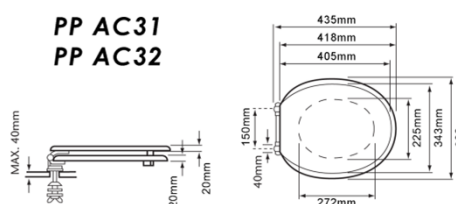

PP AC31 PP AC32

PP AC30

1. COPRIVASO POLIESTERE BIANCO
   WHITE POLYESTER PAN SEAT

CR
BR
RA
LU
OR

PP AC31

1. COPRIVASO IN LEGNO NOCE
   WALNUT WOOD PAN SEAT

CR
BR
RA
LU
OR

PPAC32

1. COPRIVASO IN LEGNO MORO
   DARK WOOD PAN SEAT

CR
BR
RA
LU
OR

CR
CROMO
Chrome

CROR
CROMO-ORO
Chrome-Gold

BR
BRONZO
Bronze

RA
RAME
Copper

LU
LUXURY
Antique Gold

OR
ORO
Gold