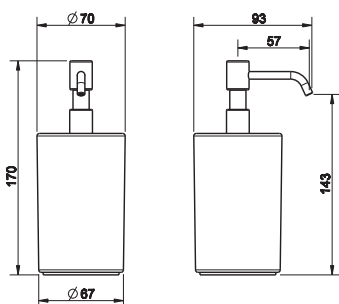

37337

Porta dispenser d'appoggio con bicchiere in vetro satinato.
Standing soap dispenser with satined glass.

031 Cromo Chrome

37343

Porta scopino d'appoggio in vetro satinato.
Satined glass standing brush holder.

031 Cromo Chrome