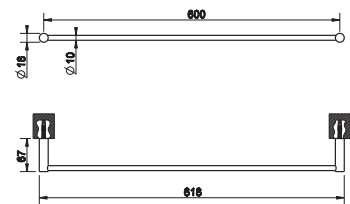

031 Cromo Chrome

37397

Porta salvietta interasse 30 cm.
30 cm centre distance towel rail.

031 Cromo Chrome

37400

Porta salvietta interasse 45 cm.
45 cm centre distance towel rail.

031 Cromo Chrome

37403

Porta salvietta interasse 60 cm.
60 cm centre distance towel rail.

031 Cromo Chrome

37409

Porta salvietta ad anello.
Towel ring.

031 Cromo Chrome

37421

Appendino a muro.
Wall-mounted robe hook.

031 Cromo Chrome