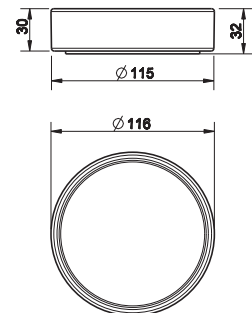

37325

Porta sapone d'appoggio in vetro satinato.
Satinated glass standing soap holder.