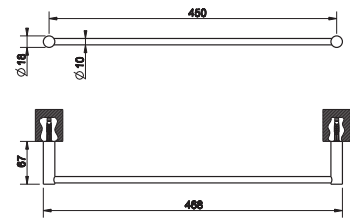

031 Cromo Chrome

37397

Porta salvietta interasse 30 cm.
30 cm centre distance towel rail.

031 Cromo Chrome

37400

Porta salvietta interasse 45 cm.
45 cm centre distance towel rail.

031 Cromo Chrome

37403

Porta salvietta interasse 60 cm.
60 cm centre distance towel rail.

031 Cromo Chrome

37409

Porta salvietta ad anello.
Towel ring.

031 Cromo Chrome

37421

Appendino a muro.
Wall-mounted robe hook.

031 Cromo Chrome