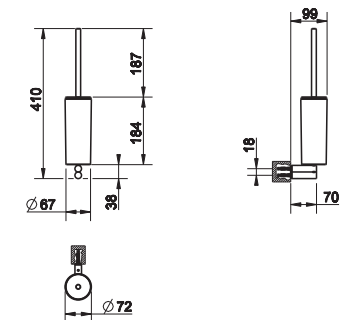

37319

Porta scopino a muro in vetro satinato.
Satinated glass wall-mounted brush holder.