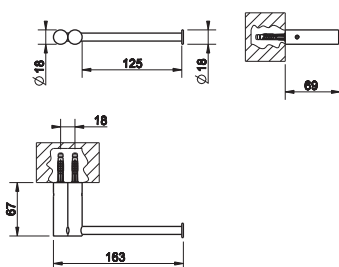

37355

Porta rotolo a muro orizzontale o verticale.
Wall-mounted paper roll holder either vertical or horizontal.

031 Cromo Chrome