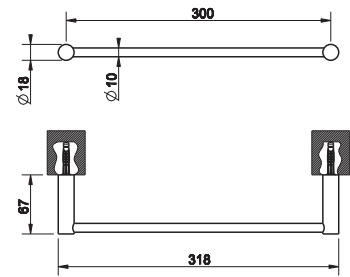

031 Cromo Chrome

37397

Porta salvietta interasse 30 cm.
30 cm centre distance towel rail.

031 Cromo Chrome

37400

Porta salvietta interasse 45 cm.
45 cm centre distance towel rail.

031 Cromo Chrome

37403

Porta salvietta interasse 60 cm.
60 cm centre distance towel rail.

031 Cromo Chrome

37409

Porta salvietta ad anello.
Towel ring.

031 Cromo Chrome

37421

Appendino a muro.
Wall-mounted robe hook.

031 Cromo Chrome