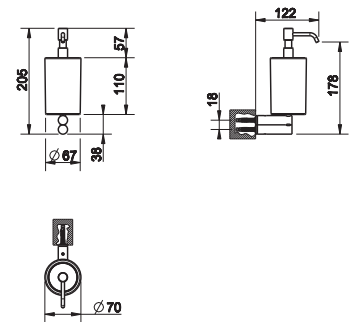

37301

Porta sapone a muro in vetro satinato.
Satinated glass wall-mounted soap holder.

031 Cromo Chrome

37307

Porta bicchiere a muro in vetro satinato.
Wall-mounted tumbler holder with satinated glass.

031 Cromo Chrome

37313

Porta dispenser a muro con bicchiere in vetro satinato.
Wall-mounted soap dispenser with satinated glass.

031 Cromo Chrome

37319

Porta scopino a muro in vetro satinato.
Satinated glass wall-mounted brush holder.

031 Cromo Chrome

37325

Porta sapone d'appoggio in vetro satinato.
Satinated glass standing soap holder.

031 Cromo Chrome