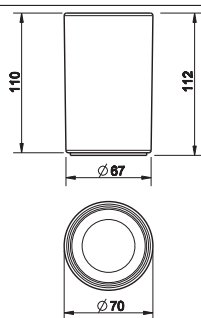

37331

Porta bicchiere d'appoggio in vetro satinato.
Standing tumbler holder with satined glass.

031 Cromo Chrome