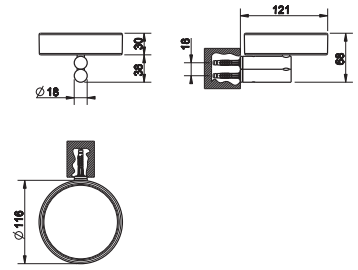

37301

Porta sapone a muro in vetro satinato.
Satinated glass wall-mounted soap holder.