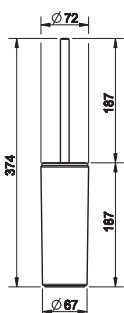

37343

Porta scopino d'appoggio in vetro satinato.
Satined glass standing brush holder.

031 Cromo Chrome