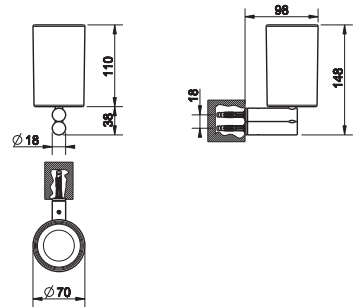

031 Cromo Chrome

37313

Porta dispenser a muro con bicchiere in vetro satinato.
Wall-mounted soap dispenser with satinated glass.

031 Cromo Chrome

37319

Porta scopino a muro in vetro satinato.
Satinated glass wall-mounted brush holder.

031 Cromo Chrome

37397

Porta salvietta interasse 30 cm.
30 cm centre distance towel rail.

031 Cromo Chrome

37400

Porta salvietta interasse 45 cm.
45 cm centre distance towel rail.

031 Cromo Chrome

37403

Porta salvietta interasse 60 cm.
60 cm centre distance towel rail.

031 Cromo Chrome

37409

Porta salvietta ad anello.
Towel ring.

031 Cromo Chrome

37421

Appendino a muro.
Wall-mounted robe hook.

031 Cromo Chrome