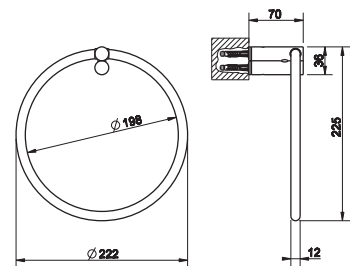

031 Cromo Chrome

37397

Porta salvietta interasse 30 cm.
30 cm centre distance towel rail.

031 Cromo Chrome

37400

Porta salvietta interasse 45 cm.
45 cm centre distance towel rail.

031 Cromo Chrome

37403

Porta salvietta interasse 60 cm.
60 cm centre distance towel rail.

031 Cromo Chrome

37409

Porta salvietta ad anello.
Towel ring.

031 Cromo Chrome

37421

Appendino a muro.
Wall-mounted robe hook.

031 Cromo Chrome