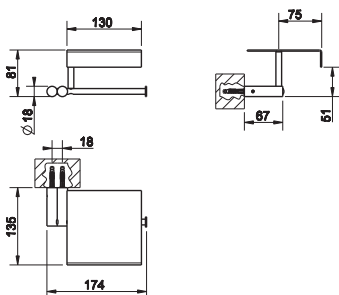

37349

Porta rotolo a muro con coperchio.
Wall-mounted paper roll holder with cover.

031 Cromo Chrome