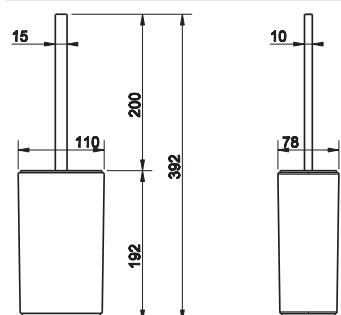

25344

Porta scopino d'appoggio in ceramica bianca.
White ceramic standing brush holder.

031	Cromo	Chrome
149	Finox	Finox