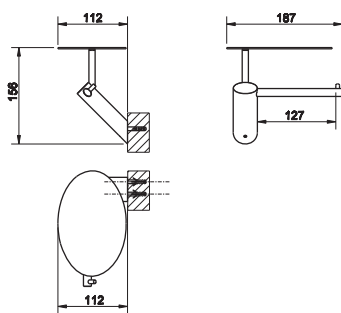

25649

Porta rotolo a muro con coperchio.
Wall-mounted paper roll holder with cover.

031	Cromo	Chrome
149	Finox	Finox