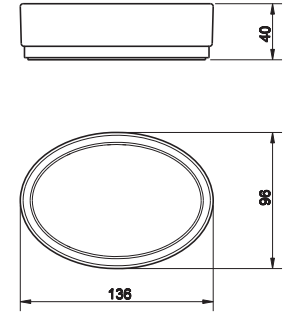

OVALE accessories

25602

Porta sapone a muro in ceramica bianca.
White ceramic wall-mounted soap holder.

- 031 Cromo Chrome
- 149 Finox Finox

25608

Porta bicchiere a muro in ceramica bianca.
Wall-mounted tumbler holder with white ceramic.

- 031 Cromo Chrome
- 149 Finox Finox

25614

Porta dispenser a muro con bicchiere in ceramica bianca.
Wall-mounted soap dispenser with white ceramic.

- 031 Cromo Chrome
- 149 Finox Finox

25620

Porta scopino a muro in ceramica bianca.
White ceramic wall-mounted brush holder.

- 031 Cromo Chrome
- 149 Finox Finox

25326

Porta sapone d'appoggio in ceramica bianca.
White ceramic standing soap holder.

- 031 Cromo Chrome
- 149 Finox Finox