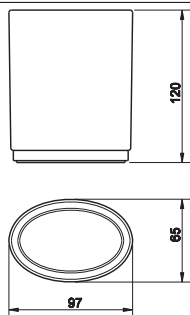

OVALE accessories

25332

Porta bicchiere d'appoggio in ceramica bianca.
Standing tumbler holder with white ceramic.

031	Cromo	Chrome
149	Finox	Finox