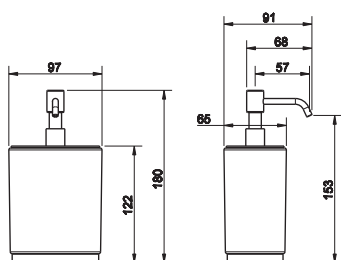

25338

Porta dispenser d'appoggio con bicchiere in ceramica bianca.
Standing soap dispenser with white ceramic.

031	Cromo	Chrome
149	Finox	Finox