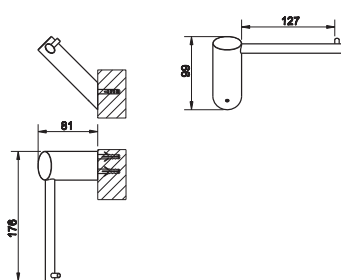

25655

Porta rotolo a muro orizzontale o verticale.
Wall-mounted paper roll holder either vertical or horizontal.

031	Cromo	Chrome
149	Finox	Finox